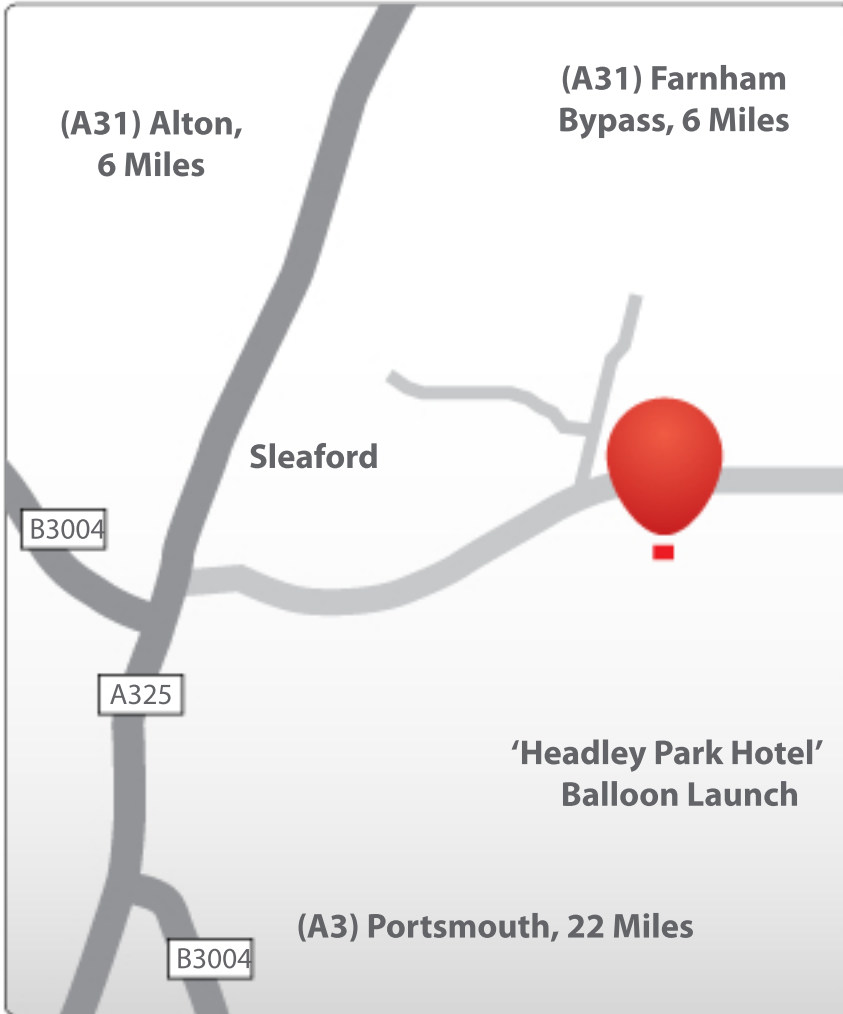

Headley, Bordon, Hampshire

Launch Site Map

Direction Notes

Launch Site entrance is 'The Headley Park Hotel' on Picketts Lane, Sleaford, nr. Bordon.

SAT NAV POST CODE GU35 8TE